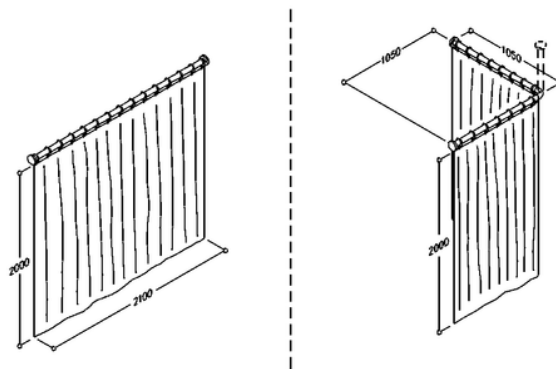

NORMBAU GmbH
Schwarzwaldstraße 15
77871 Renchen/Germany
Telefon +49(0)7843 / 704 - 0
Telefax +49(0)7843 / 704 - 43
www.normbau.de · normbau@allegion.com