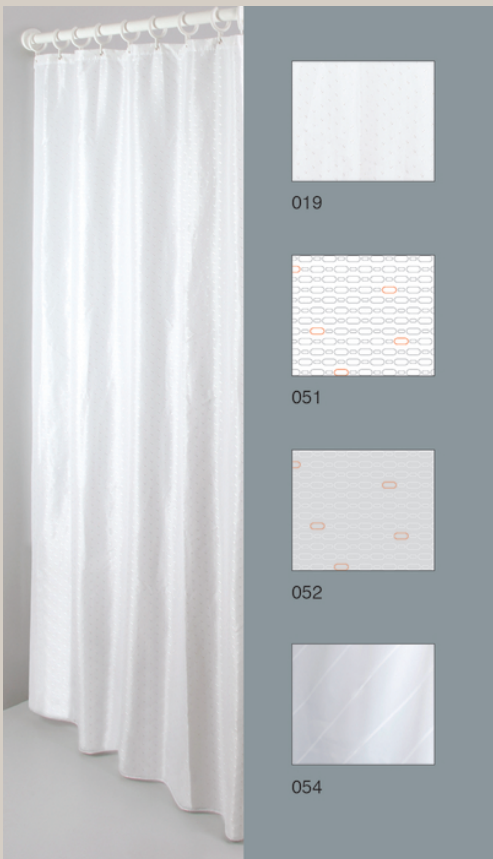

Product code	0787340054
Product group	1900